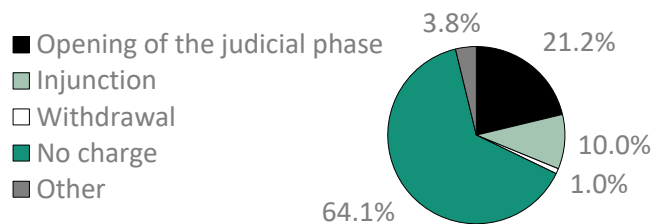

Completed juvenile inquiries

	Clearance rate*	Disposition time**	Average duration of completed cases
Criminal inquiries	98.3%	226 days	7 months
Trial stage	99.3%	225 days	9 months

*Ratio of the total volume of completed cases to the total volume of incoming cases.